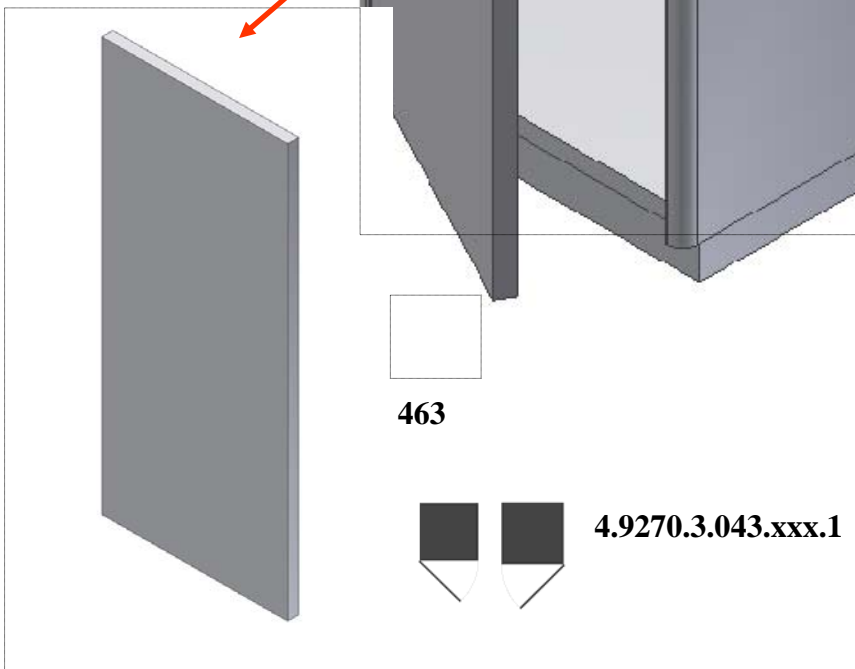

4.9270.3.043.xxx.1